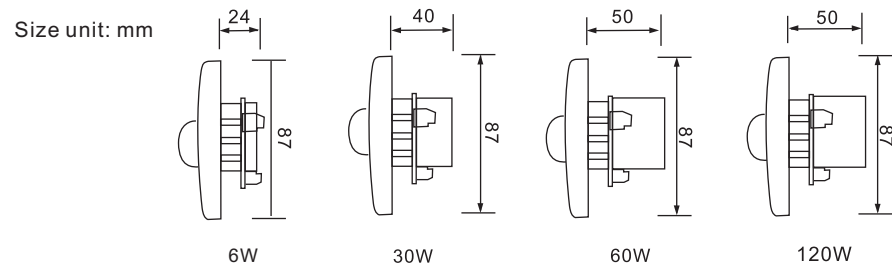

awWILLS PA SYSTEMS

Model:V6/V30/V60/V120

Description:

If you have a multi-room audio system, you can control the volume of speakers in individual rooms by installing wall-mounted volume adjusters in each zone, the volume control wires between your amplifier/receiver and the speakers, letting you adjust the speaker volume with the soft touch 5 step rotary attenuation knob.

Specification:

Model	V6	V30	V60	V120
Method	Electric resistance	Transformer	Transformer	Transformer
Rated Power	6W	30W	60W	120W
Attenuation	STEP 1: Off STEP 2: -4dB STEP 1: -1dB STEP 1: -0.5dB STEP 1: 0dB	STEP 1: Off STEP 2: -17dB STEP 1: -11dB STEP 1: -4.5dB STEP 1: 0dB	STEP 1: Off STEP 2: -18dB STEP 1: -11dB STEP 1: -5dB STEP 1: 0dB	STEP 1: Off STEP 2: -17dB STEP 1: -11dB STEP 1: -5.5dB STEP 1: 0dB
Frequency Response	20~20KHz	20~20KHz	20~20KHz	20~20KHz
Dimension	87X87X24	87X87X40	87X87X50	87X87X50
Transformer Size	No	35×30×32	50×40×38	55×45×42
Color	White	White	White	White
N.W	62g	135g	295g	530g