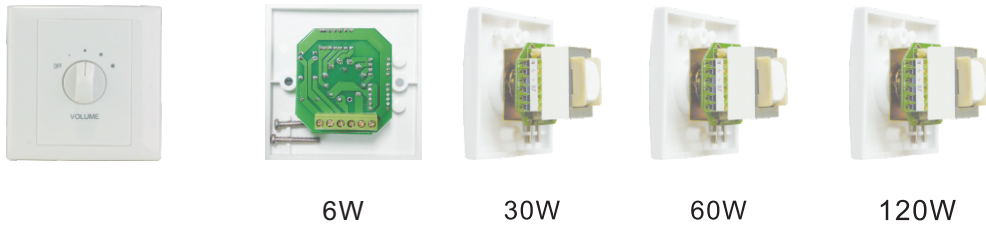

IN-WALL/WALL PLATE: This whole-house volume control is a universal standard decorative flush in-wall or wall mount installation finishing plate for speaker system control.

ROTARY KNOB ADJUSTMENT: A multi-position light-touch rotary knob style adjustment for whole house audio source volume systems. You can control speaker volume independently within various areas of your home, office or business applications

VOLUME CONTROL

V6
V30
V60
V120

Features

- Simple modern appearance
- Stronger material, bright color
- Ergonomic design
- Large knob design, rotation convenient and labor-saving.
- Quality material, can effectively resist scratches

awWILLS PA SYSTEMS

Model:V6/V30/V60/V120

Description:

If you have a multi-room audio system, you can control the volume of speakers in individual rooms by installing wall-mounted volume adjusters in each zone, the volume control wires between your amplifier/receiver and the speakers, letting you adjust the speaker volume with the soft touch 5 step rotary attenuation knob.

Specification:

Model	V6	V30	V60	V120
Method	Electric resistance	Transformer	Transformer	Transformer
Rated Power	6W	30W	60W	120W
Attenuation	STEP 1: Off STEP 2: -4dB STEP 1: -1dB STEP 1: -0.5dB STEP 1: 0dB	STEP 1: Off STEP 2: -17dB STEP 1: -11dB STEP 1: -4.5dB STEP 1: 0dB	STEP 1: Off STEP 2: -18dB STEP 1: -11dB STEP 1: -5dB STEP 1: 0dB	STEP 1: Off STEP 2: -17dB STEP 1: -11dB STEP 1: -5.5dB STEP 1: 0dB
Frequency Response	20~20KHz	20~20KHz	20~20KHz	20~20KHz
Dimension	87X87X24	87X87X40	87X87X50	87X87X50
Transformer Size	No	35×30×32	50×40×38	55×45×42
Color	White	White	White	White
N.W	62g	135g	295g	530g