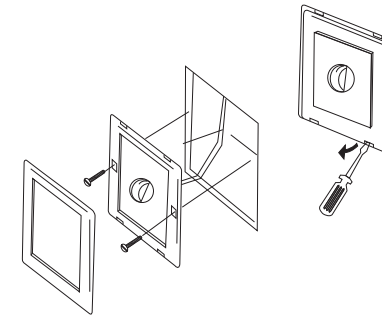

IN-WALL/WALL PLATE: This whole-house volume control is a universal standard decorative flush in-wall or wall mount installation finishing plate for speaker system control.

ROTARY KNOB ADJUSTMENT: A multi-position light-touch rotary knob style adjustment for whole house audio source volume systems. You can control speaker volume independently within various areas of your home, office or business applications

awWILLS PA SYSTEMS

Model:V6/V30/V60/V120

Description:

If you have a multi-room audio system, you can control the volume of speakers in individual rooms by installing wall-mounted volume adjusters in each zone, the volume control wires between your amplifier/receiver and the speakers, letting you adjust the speaker volume with the soft touch 5 step rotary attenuation knob.

Specification:

Model	V6	V30	V60	V120
Method	Electric resistance	Transformer	Transformer	Transformer
Rated Power	6W	30W	60W	120W
Attenuation	STEP 1: Off STEP 2: -4dB STEP 1: -1dB STEP 1: -0.5dB STEP 1: 0dB	STEP 1: Off STEP 2: -17dB STEP 1: -11dB STEP 1: -4.5dB STEP 1: 0dB	STEP 1: Off STEP 2: -18dB STEP 1: -11dB STEP 1: -5dB STEP 1: 0dB	STEP 1: Off STEP 2: -17dB STEP 1: -11dB STEP 1: -5.5dB STEP 1: 0dB
Frequency Response	20~20KHz	20~20KHz	20~20KHz	20~20KHz
Dimension	87X87X24	87X87X40	87X87X50	87X87X50
Transformer Size	No	35×30×32	50×40×38	55×45×42
Color	White	White	White	White
N.W	62g	135g	295g	530g

Installation:

Schematic Diagram: