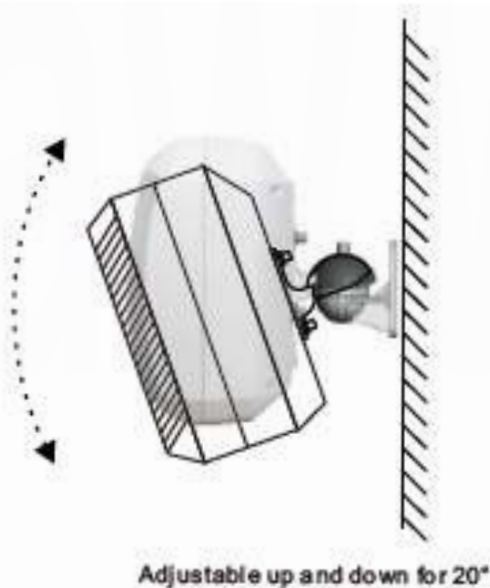

Frequency Response

BSW 6140 *Forerunner*

180°
Rotatable bracket system

With a smart pan and tilt bracketing system, allowing both wall or ceiling mounting these high quality speakers are ideal for use in places of education, shopping centres, common areas, clubs, restaurants, fire evacuation systems and many more applications that requires a reliable high quality affordable commercial wall mounting speaker product.

Model	BSW-6140W	BSW-6140B
Power Taps	10/20/40W/OFF	
Power at 8ohm	60W	
SPL@ 1M	94 ± 3dB	
Max SPL@ 1M	112dB	
Freq. Response	65-20KHz	
Dispersion Angle	Vertical: 180° and Horizontal: 180° (1KHz)	
Product Size	280 × 150 × 180mm	
Installation	Wall Mount	
Enclosure Material	ABS enclosure, stainless metal grille & stainless mounting bracket	
Weight	3.5kg	
Finish	White	Black
Speaker	6.5" weatherproof woofer and 1" silk tweeter	