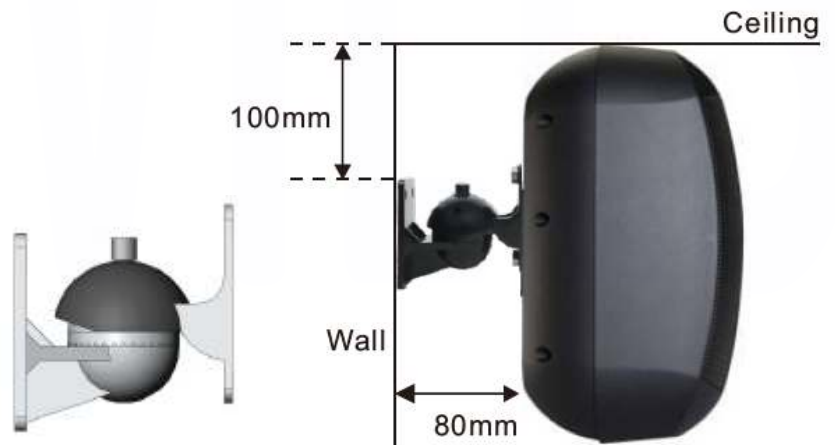

Frequency Response

BSW 6140 *Forerunner*

180°
Rotatable bracket system

With a smart pan and tilt bracketing system, allowing both wall or ceiling mounting these high quality speakers are ideal for use in places of education, shopping centres, common areas, clubs, restaurants, fire evacuation systems and many more applications that requires a reliable high quality affordable commercial wall mounting speaker product.

Model	BSW-6140W	BSW-6140B
Power Taps	10/20/40W/OFF	
Power at 8ohm	60W	
SPL@ 1M	94 ± 3dB	
Max SPL@ 1M	112dB	
Freq. Response	65-20KHz	
Dispersion Angle	Vertical: 180° and Horizontal: 180° (1KHz)	
Product Size	280 × 150 × 180mm	
Installation	Wall Mount	
Enclosure Material	ABS enclosure, stainless metal grille & stainless mounting bracket	
Weight	3.5kg	
Finish	White	Black
Speaker	6.5" weatherproof woofer and 1" silk tweeter	