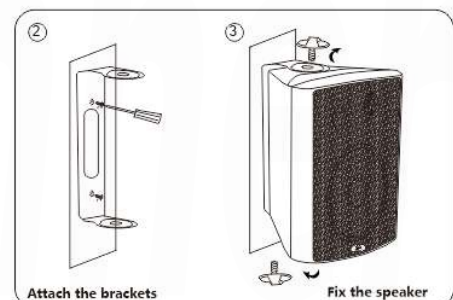

BS 6130

Installation Steps:

As part of awWILLS's ongoing commitment to product development, specifications are subject to change without notice.