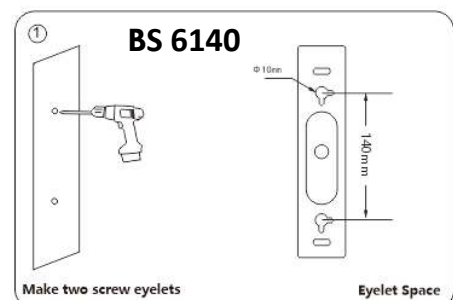

BS 6130

Installation Steps:

As part of awWILLS's ongoing commitment to product development, specifications are subject to change without notice.