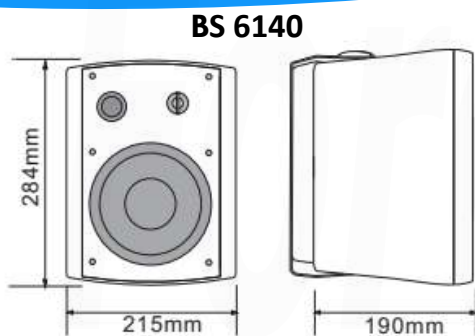

BS 6130/6140

Forerunner

With a smart pan and tilt bracketing system, allowing both wall or ceiling mounting these high quality speakers are ideal for use in places of education, shopping centres, common areas, clubs, restaurants, fire evacuation systems and many more applications that requires a reliable high quality affordable commercial wall mounting speaker product.

Model	BS 6130	BS 6140
Rated Power (W)	30W	40W
Input Line Voltage	100V with step-down transformer	100V with step-down transformer
Frequency Response (Hz)	80Hz-18KHz(±3dB)	70Hz-18KHz(±3dB)
Sensitivity (1w,1n)	89±3 dB	91±3 dB
Speaker Unit	Woofers 1*6.5"+ tweeter 1*1.5"	Woofers 1*6"+ tweeter 1*1"
Material	ABS housing and bracket	ABS housing, metal bracket
Finish	White or Black	White or Black
Installation	Wall Mounting	Wall Mounting
Dimensions (mm)	285x185x130mm	285x220x190mm
Weight	2.6kg	3.5kg