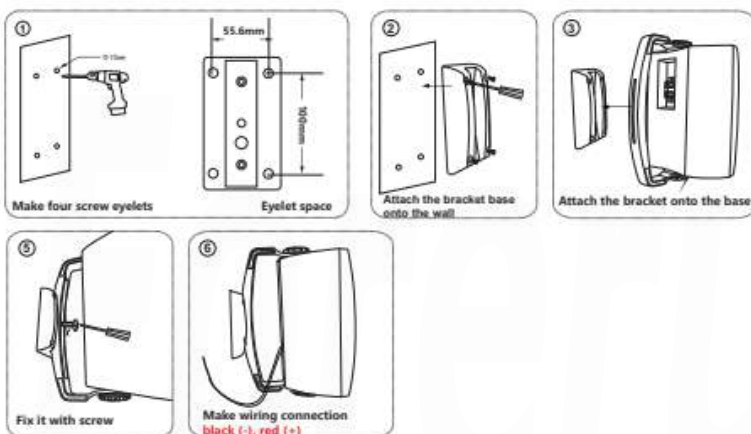

BS 6130

Installation Steps:

As part of awWILLS's ongoing commitment to product development, specifications are subject to change without notice.